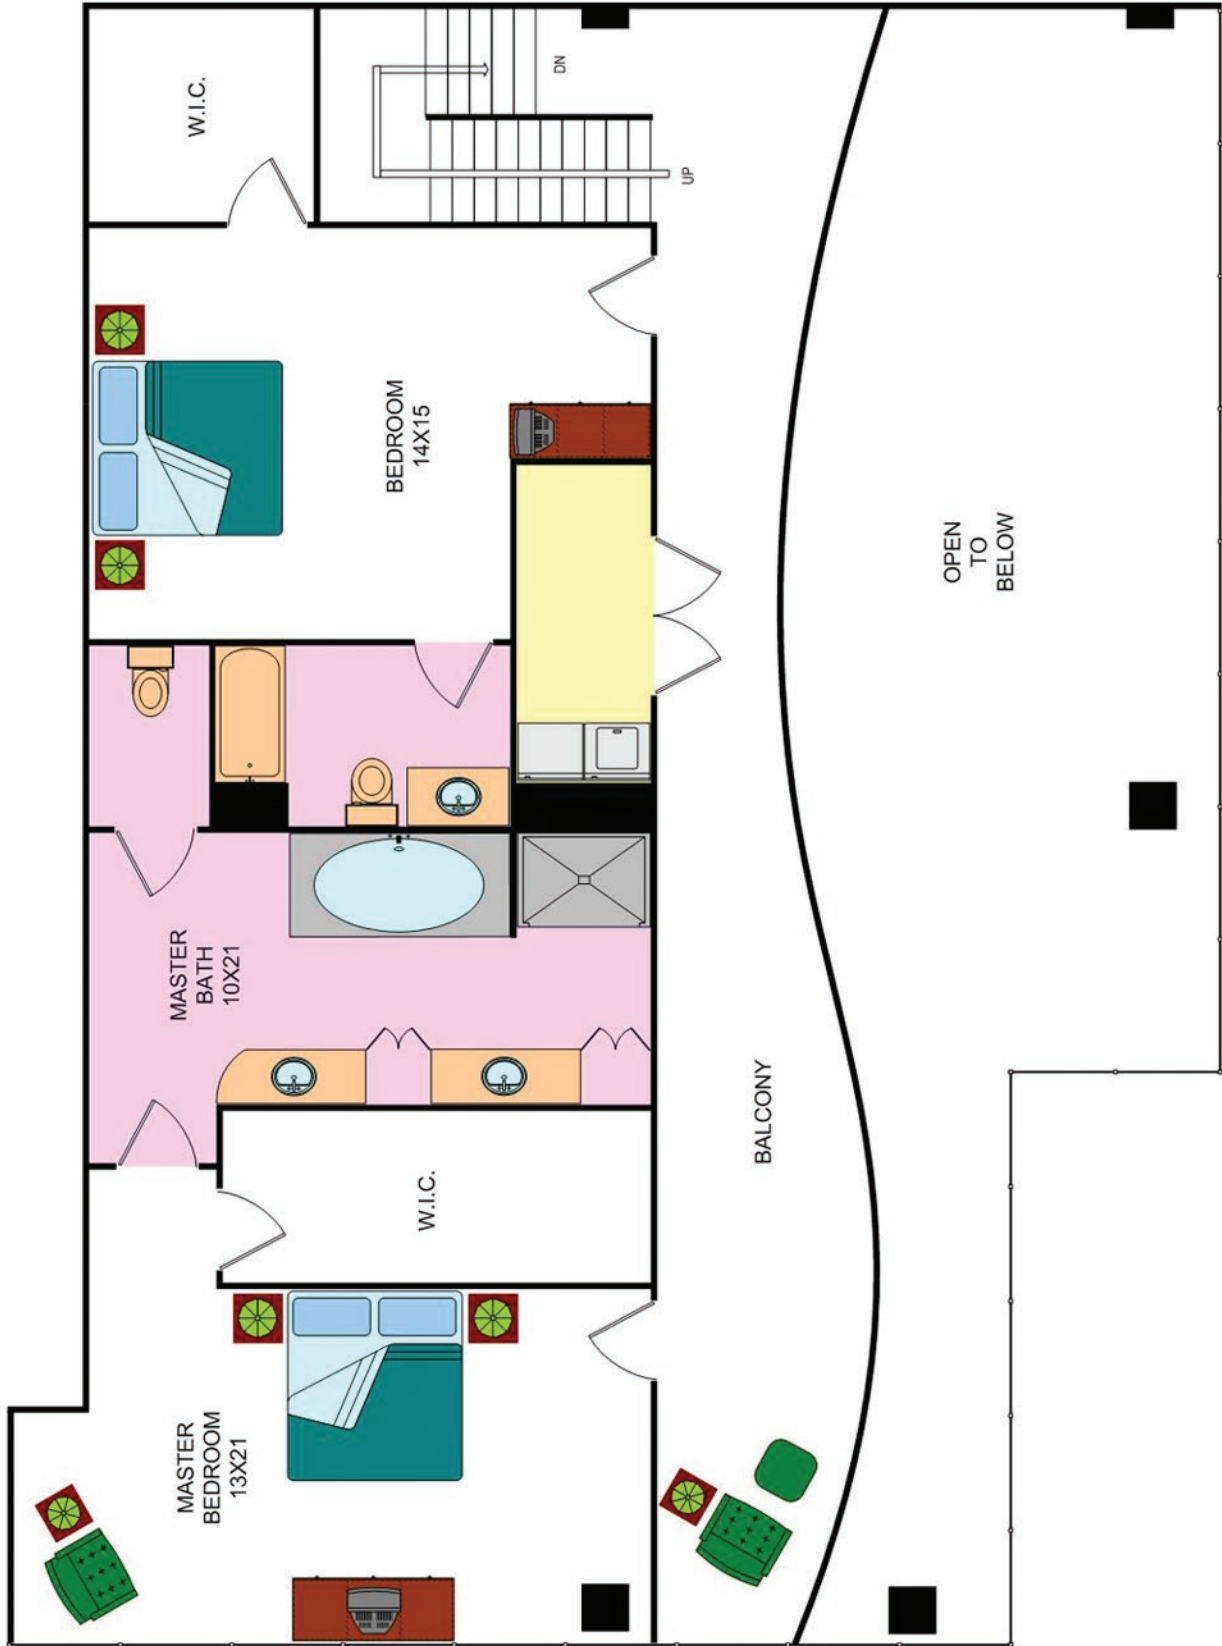

*River House* Penthouse Floor Plans

3302

# RiverHouse Penthouse Floor Plans

3302u