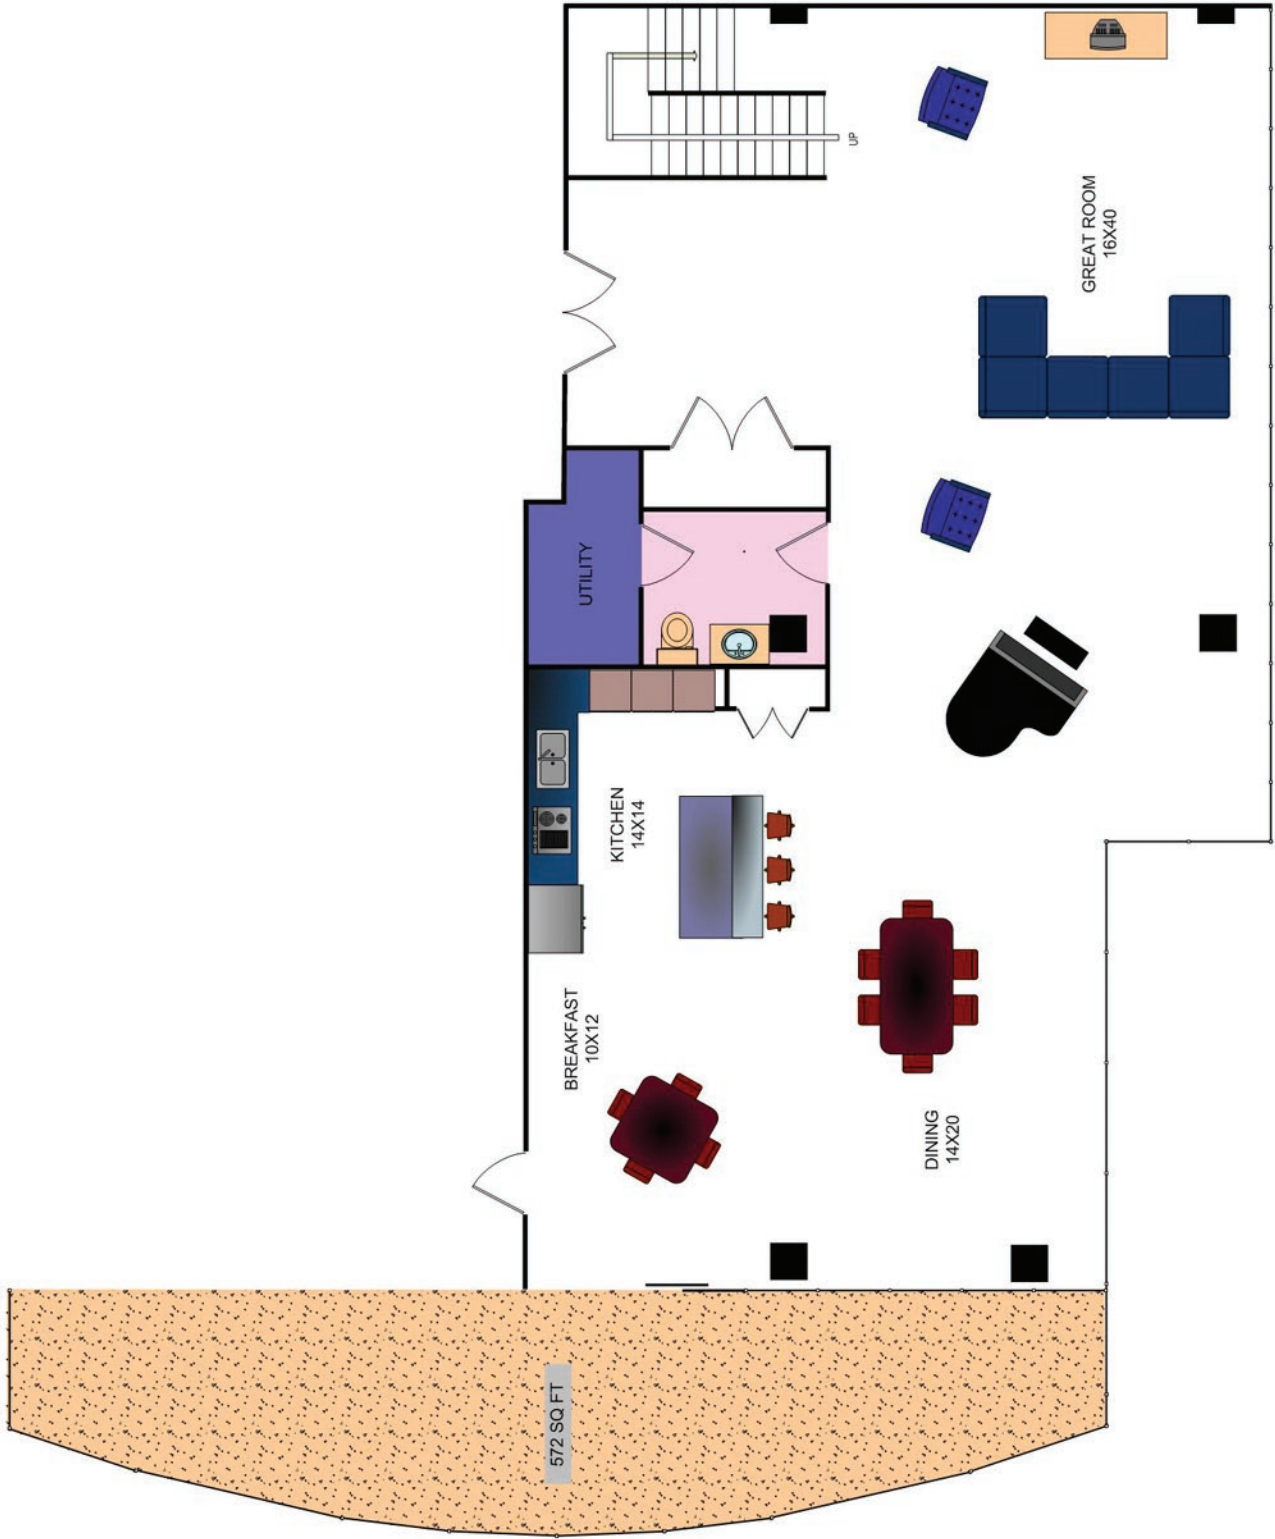

*River House* Penthouse Floor Plans

3302

# RiverHouse Penthouse Floor Plans

3302u