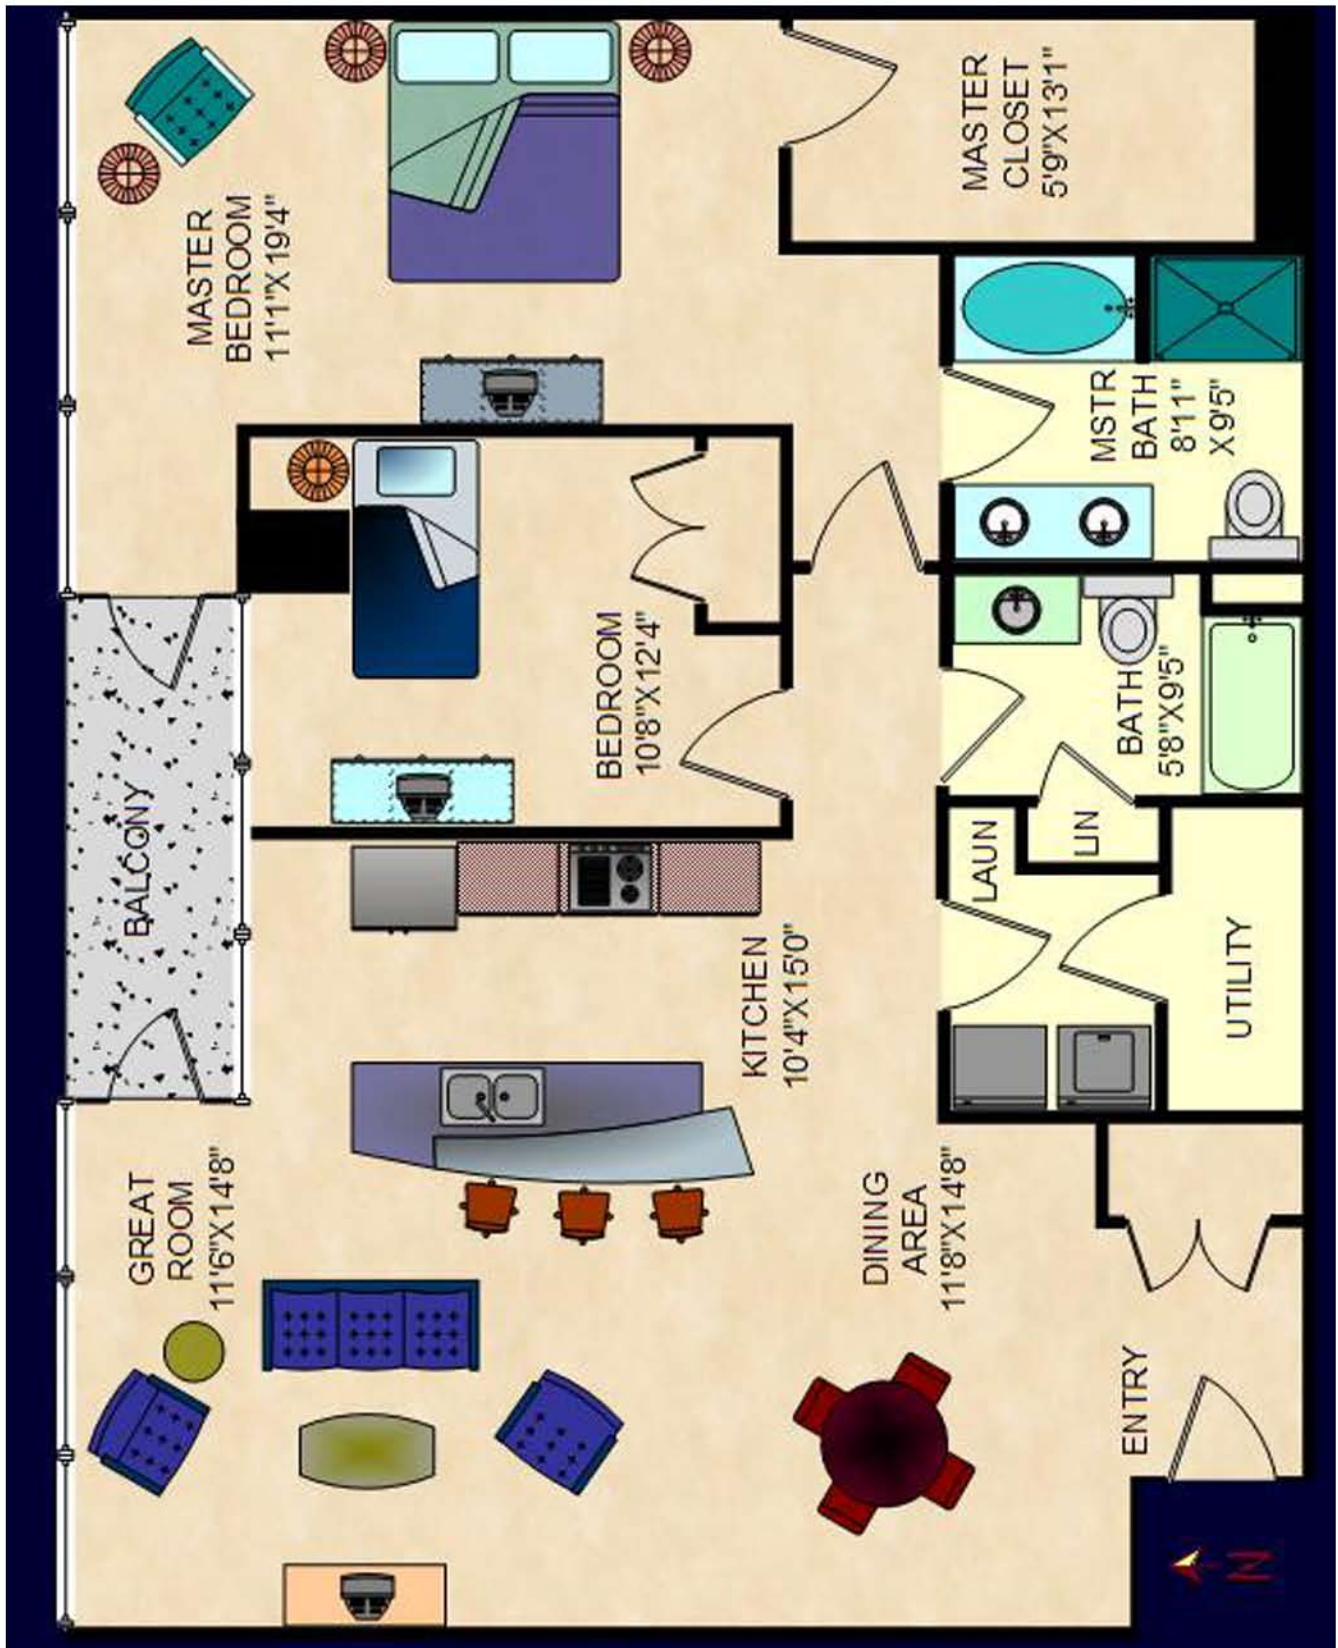

RiverHouse Standard Floor Plan

Rapids