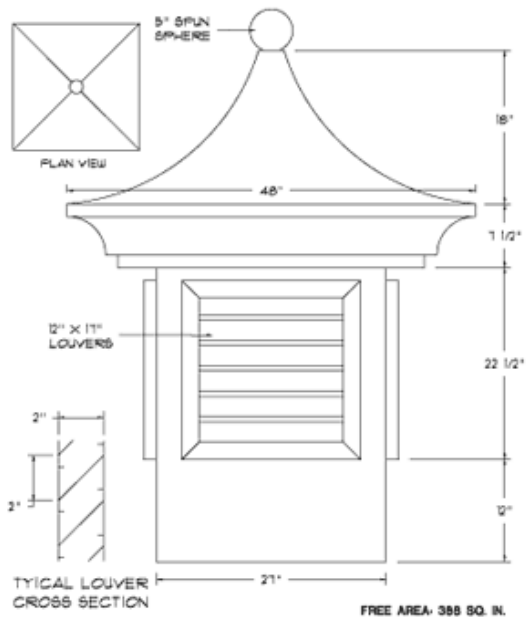

Architectural Sheet Metal

This is the custom formed metal that seals the edge of a roof system, flashes the door and window frames, covers the dome, the arch, the steeple, the cupola, etc. The material ranges from 22 gauge to 26 gauge and come in a multitude of colors and materials.

Cupolas

Cornice