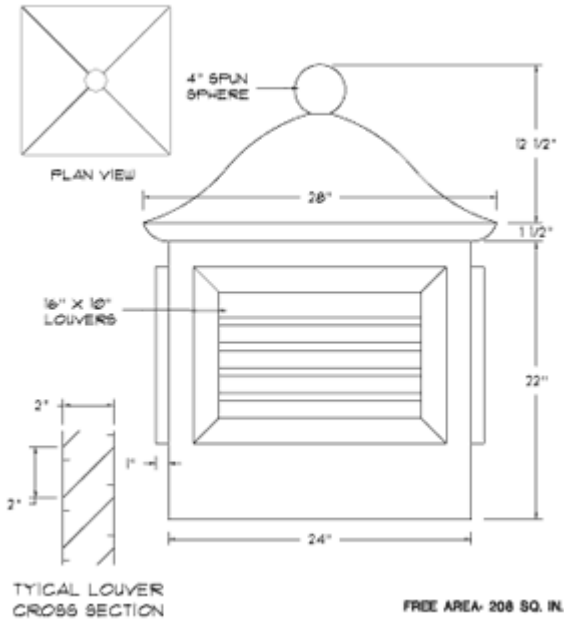

Architectural Sheet Metal

This is the custom formed metal that seals the edge of a roof system, flashes the door and window frames, covers the dome, the arch, the steeple, the cupola, etc. The material ranges from 22 gauge to 26 gauge and come in a multitude of colors and materials.