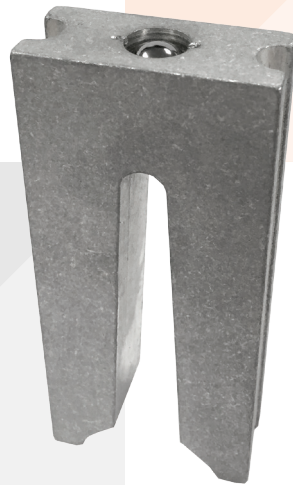

**COLORED SQUARE
DIGGER® SUPPORT PLATES**

Now available in 48 piece pkgs only.

**New for
2016 &
2017**

**129" - 2.86 PITCH
SINGLE-PLY TEMPLATE**

Woody's 129S-TEMP is for 129" 2.86 pitch single-ply tracks with stud patterns of 90 & 135 (expandable for 16" tracks).

The Navigator™ is available for Ski-Doo Pilot and Polaris Pro Steer skis.

**2.86 PITCH QUIET PAD
TWO-PLY TEMPLATE**

Woody's 286QUIET-TEMP is for 15" X 129" tracks with stud patterns 90 & 135 and 15" x 137" tracks with stud patterns of 96 & 144.

**SNOWMOBILE TRACK
CLIP TOOL ACCESSORY**

Replacement Anvil for use with Woody's Track Clip Installation Tool (TCT-TOOL) which allows use on snowmobile tracks with lugs up to 3 inches. This replacement Anvil does not come with Woody's Track Clip Installation Tool and needs to be purchased separately.

TCT-30AC

ADDITIONAL FEATURED PRODUCTS

DA6-1000	Arctic Cat DOOLY™ 6" Carbide Runner
RUA-0160	Arctic Cat Standard Wear Bar
RUP-0260	Polaris Standard Wear Bar
RUS-0460	Ski-Doo Standard Wear Bar
Hard Surface and Standard Wear Bar Bulk Runners - See price list for specific part numbers	